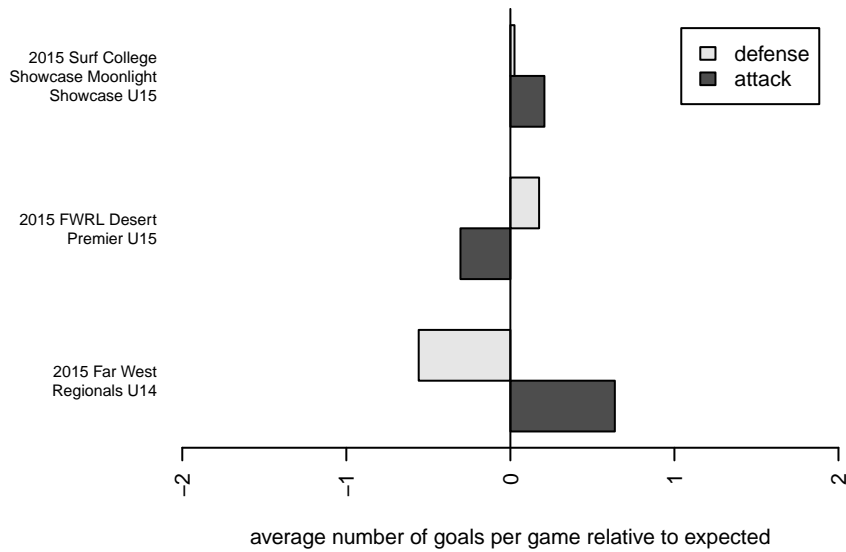

La Roca Premier 01 DC G00

, UT
 G00 total strength=1542
 attack=11.58 defense=14.75

alt names used:
 LA ROCA PREMIER-DC (UT)
 La Roca (UT) (SC)
 LA ROCA PREMIER-DC

Venues played:
 2015 Far West Regionals U14
 2015 FWRL Desert Premier U15
 2015 Surf College Showcase Moonlight Showc

La Roca Premier 01 DC G00
 Dots are actual minus expected GF (blue circles) and GA (red triangles).
 Blue line is smoothed change in attack strength. Red is smoothed change in defense strength.

**attack and defense variance (black dot)
relative to other teams
and top 10 in region**

**attack and defense rating
relative to others at age
and all opponents in last 13 months**

**attack and defense rating
relative to others at age
and all opponents in last 13 months**

Performance relative to 13 month average

Performance relative to 13 month average

Distribution of opponents
Red = Lose zone, Blue = Win zone, Green = Even
Black line separates win/lose zones

lot. A=Neither has attack advantage, B=Opponent has both attack and defense advantage, C=Opponent has both attack and defense disadvantage, D=Both have