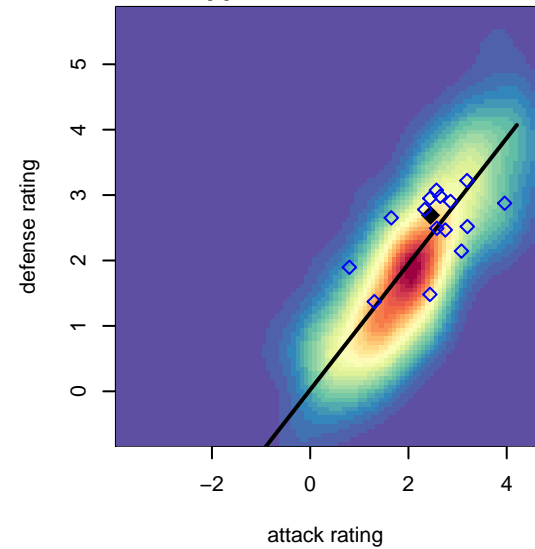

La Roca Premier 01 DC G00

, UT
 G00 total strength=1542
 attack=11.58 defense=14.75

alt names used:
 LA ROCA PREMIER-DC (UT)
 La Roca (UT) (SC)
 LA ROCA PREMIER-DC

Venues played:
 2015 Far West Regionals U14
 2015 FWRL Desert Premier U15
 2015 Surf College Showcase Moonlight Showc

La Roca Premier 01 DC G00
 Dots are actual minus expected GF (blue circles) and GA (red triangles).
 Blue line is smoothed change in attack strength. Red is smoothed change in defense strength.

**attack and defense variance (black dot)
relative to other teams
and top 10 in region**

**attack and defense rating
relative to others at age
and all opponents in last 13 months**

**attack and defense rating
relative to others at age
and all opponents in last 13 months**

Performance relative to 13 month average

Performance relative to 13 month average

Distribution of opponents
Red = Lose zone, Blue = Win zone, Green = Even
Black line separates win/lose zones

lot. A=Neither has attack advantage, B=Opponent has both attack and defense advantage, C=Opponent has both attack and defense disadvantage, D=Both have