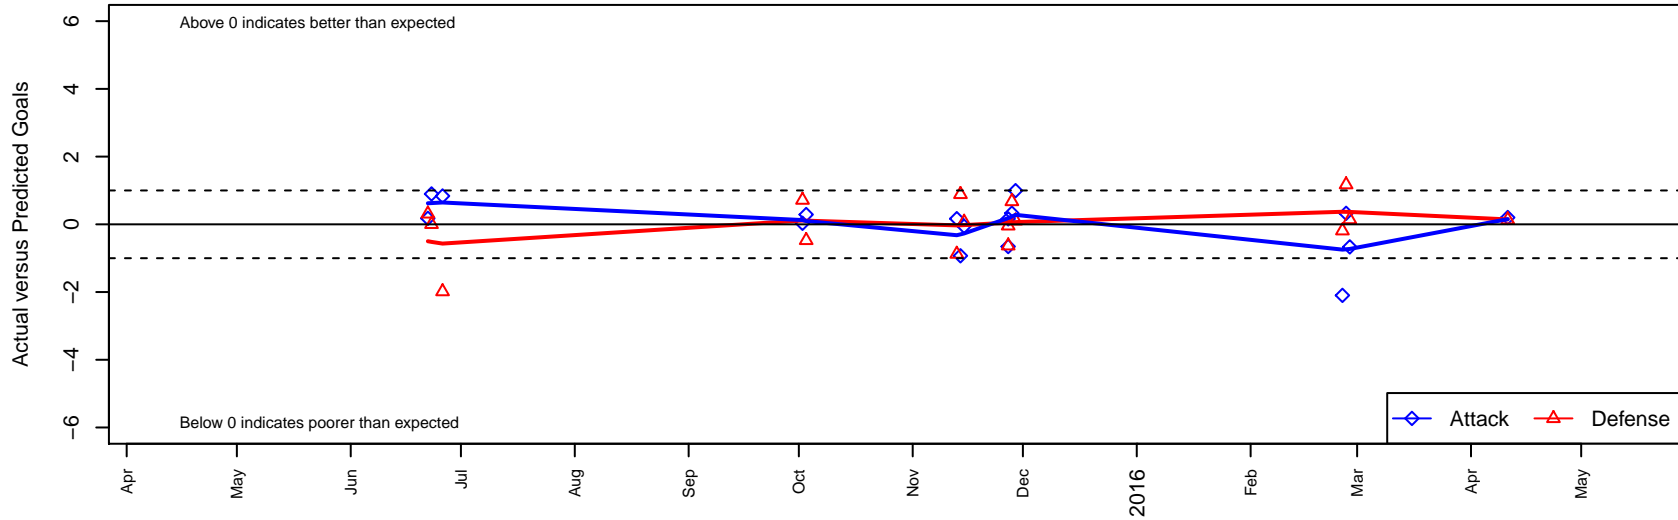

La Roca Premier 01 DC G00

, UT
 G00 total strength=1542
 attack=11.58 defense=14.75

alt names used:
 LA ROCA PREMIER-DC (UT)
 La Roca (UT) (SC)
 LA ROCA PREMIER-DC

Venues played:
 2015 Far West Regionals U14
 2015 FWRL Desert Premier U15
 2015 Surf College Showcase Moonlight Showc

La Roca Premier 01 DC G00
 Dots are actual minus expected GF (blue circles) and GA (red triangles).
 Blue line is smoothed change in attack strength. Red is smoothed change in defense strength.

**attack and defense variance (black dot)
relative to other teams
and top 10 in region**

**attack and defense rating
relative to others at age
and all opponents in last 13 months**

**attack and defense rating
relative to others at age
and all opponents in last 13 months**

Performance relative to 13 month average

Performance relative to 13 month average

Distribution of opponents
Red = Lose zone, Blue = Win zone, Green = Even
Black line separates win/lose zones

lot. A=Neither has attack advantage, B=Opponent has both attack and defense advantage, C=Opponent has both attack and defense disadvantage, D=Both have