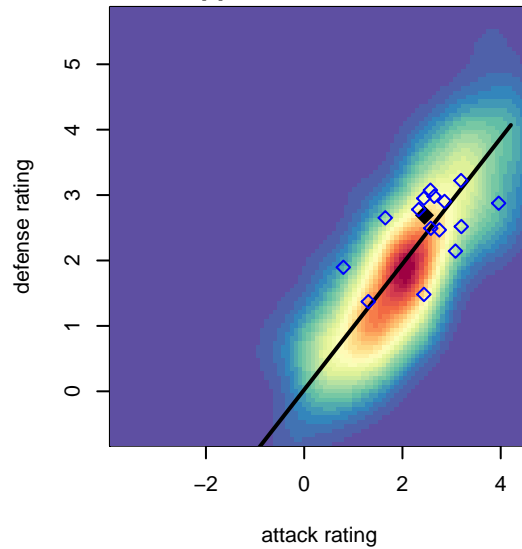

La Roca Premier 01 DC G00

, UT
 G00 total strength=1542
 attack=11.58 defense=14.75

alt names used:
 LA ROCA PREMIER-DC (UT)
 La Roca (UT) (SC)
 LA ROCA PREMIER-DC

Venues played:
 2015 Far West Regionals U14
 2015 FWRL Desert Premier U15
 2015 Surf College Showcase Moonlight Showc

La Roca Premier 01 DC G00
 Dots are actual minus expected GF (blue circles) and GA (red triangles).
 Blue line is smoothed change in attack strength. Red is smoothed change in defense strength.

**attack and defense variance (black dot)
relative to other teams
and top 10 in region**

**attack and defense rating
relative to others at age
and all opponents in last 13 months**

**attack and defense rating
relative to others at age
and all opponents in last 13 months**

Performance relative to 13 month average

Performance relative to 13 month average

Distribution of opponents
Red = Lose zone, Blue = Win zone, Green = Even
Black line separates win/lose zones

lot. A=Neither has attack advantage, B=Opponent has both attack and defense advantage, C=Opponent has both attack and defense disadvantage, D=Both have