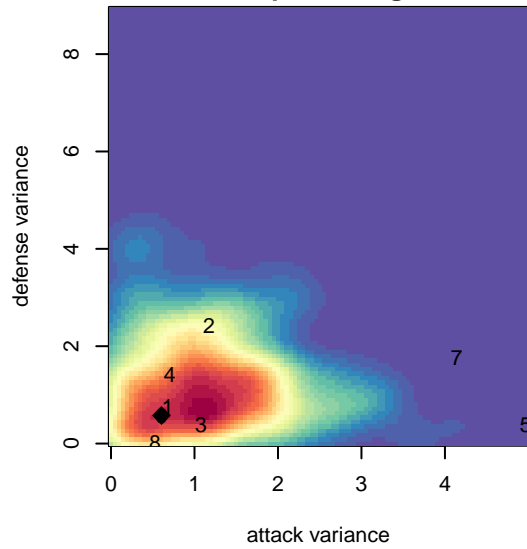

La Roca Premier 01 DC G00

, UT
 G00 total strength=1542
 attack=11.58 defense=14.75

alt names used:
 LA ROCA PREMIER-DC (UT)
 La Roca (UT) (SC)
 LA ROCA PREMIER-DC

Venues played:
 2015 Far West Regionals U14
 2015 FWRL Desert Premier U15
 2015 Surf College Showcase Moonlight Showc

La Roca Premier 01 DC G00
 Dots are actual minus expected GF (blue circles) and GA (red triangles).
 Blue line is smoothed change in attack strength. Red is smoothed change in defense strength.

**attack and defense variance (black dot)
relative to other teams
and top 10 in region**

Performance relative to 13 month average

Distribution of opponents
Red = Lose zone, Blue = Win zone, Green = Even
Black line separates win/lose zones

lot. A=Neither has attack advantage, B=Opponent has both attack and defense advantage, C=Opponent has both attack and defense disadvantage, D=Both have